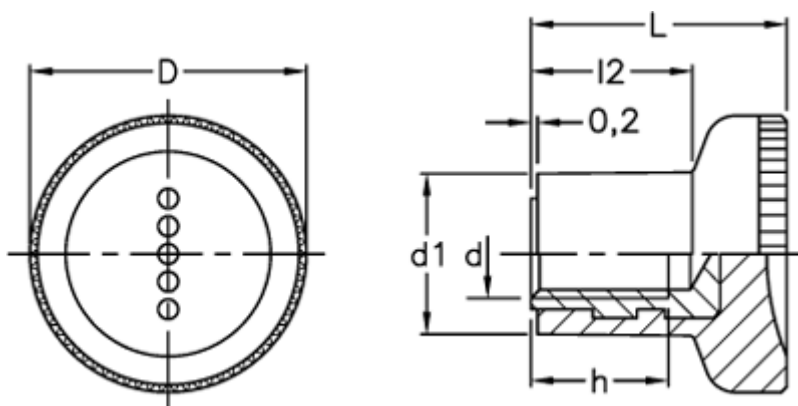

# Data Sheet

Article number: 23052423212

Description: E+G Knurled knob  
EKK.31-B M10-C2

## Measures

D	= 31
d1	= 18.5
d 6H	= M10
h	= 17
L	= 27.0
l2	= 17.0